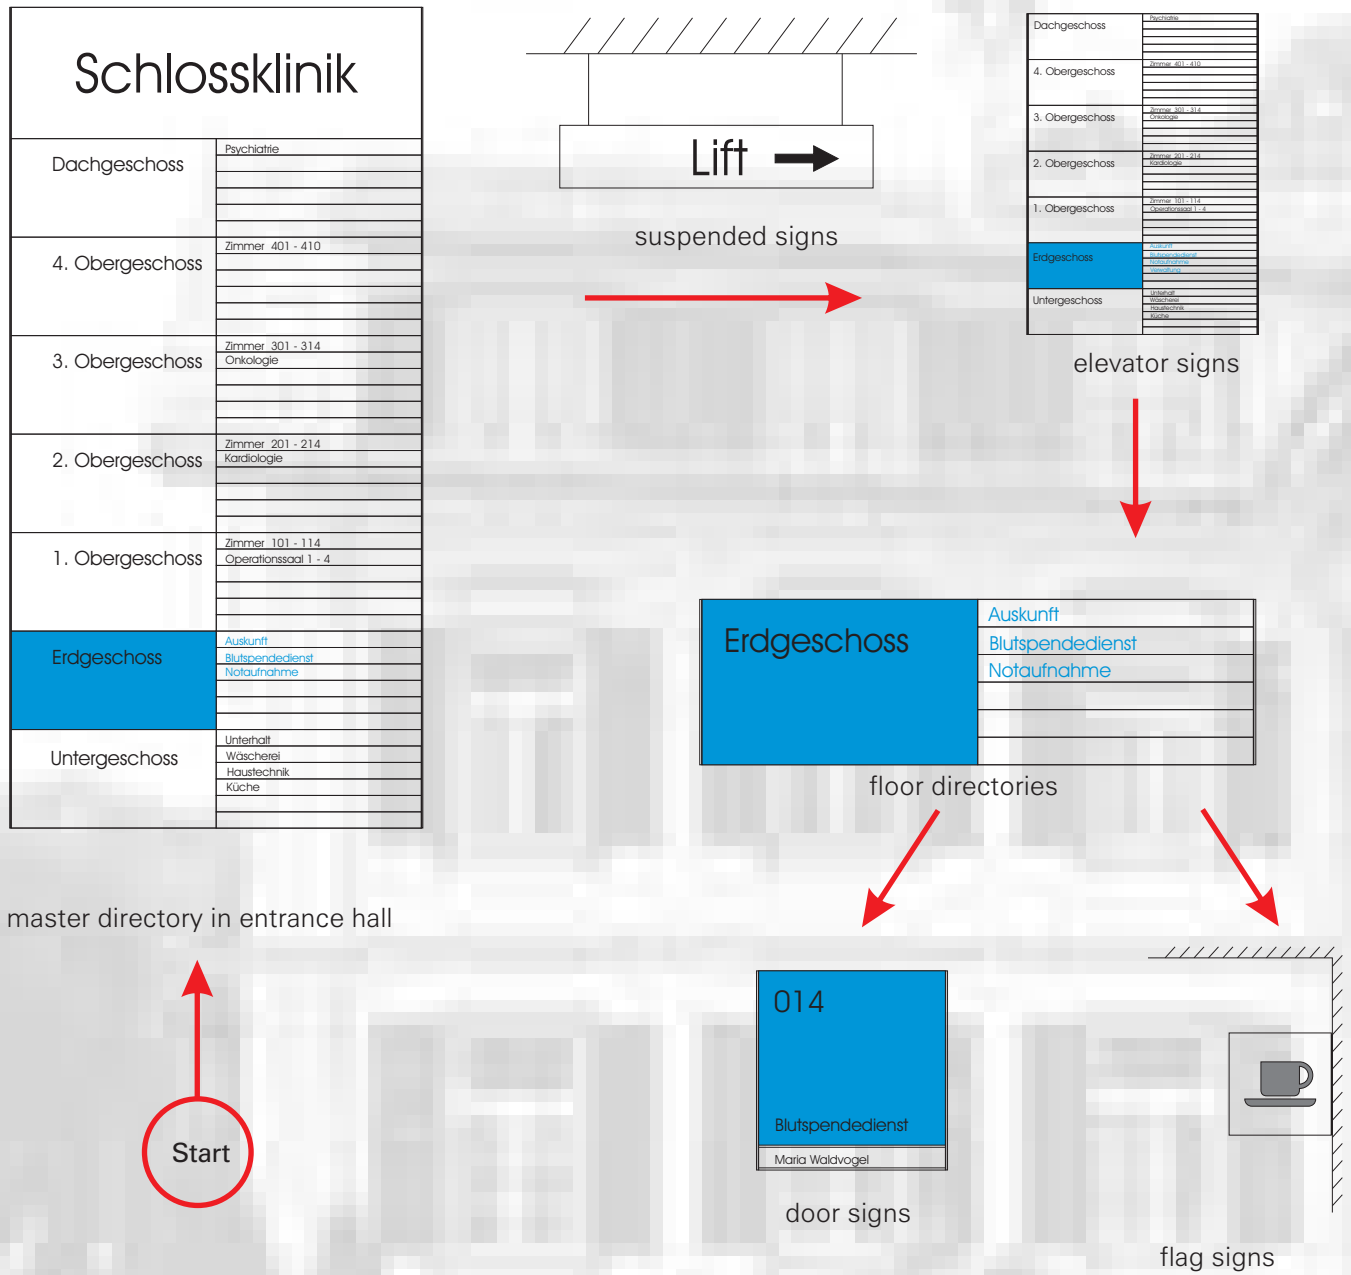

Way finding system for
hospitals

infonorm[®]

infonorm[®]
sign systems

Way finding system

An easy understandable system guides visitors and residents around the building complex.

The modular sign system **infoforum**® offers all elements and options to realize the entire way finding systems.

Totems

Totems/stands do welcome the visitors and are the start of a wayfinding system.

inform does offer various options and can provide assistance.

master directories

The master directories are usually placed in the entrance hall or other central destinations of a building complex.

The modular **infoNorm**® sign system offers many options and is very flexible, also for later changes and up-dates!

additional signage

suspended signs

projected signs

Trakt A	
3. OG	Zimmer 301 - 350
	Physiotherapie
	Aufenthaltsraum Personal
2. OG	Zimmer 201 - 250
	Intensivstation
	OP-Saal 1 - 5
1. OG	Schwesternzimmer Station 2
	Zimmer 101 - 150
	Notaufnahme
EG	Aufenthaltsraum Patienten
	Schwesternzimmer Station 1
	Speisesaal
	Cafeteria
	Küche
	Verwaltung

infonorm® signs:

- an all aluminium sign system
- profiles can be anodised or painted in any colour
- timeless design and only 6 mm thick
- with non glare acrylic covers (self- lettering signs)
- invisible wall fixation by screws or double tape