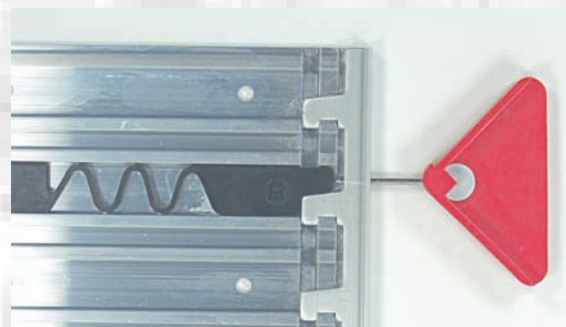

Nice designs, easy to handle.

Door Signs

(more options)

Combinations of permanent and self- lettering. Also available for high quality frameless acrylic glass signs.

info has a solution for all your signage requests!

special signs

slider- system

gravity- clip profile

security locking device

The **inform**® sign systems offers a number of additional special profiles and functions.

About **info**norm®

infonorm® :

- an innovative, multifunctional sign system
- exported all over the world with a wide network of distributors
- guarantees high quality and follow-up service for years
- all components are interchangeable and easy to replace
- we offer support for specification, concepts and 1:1 samples